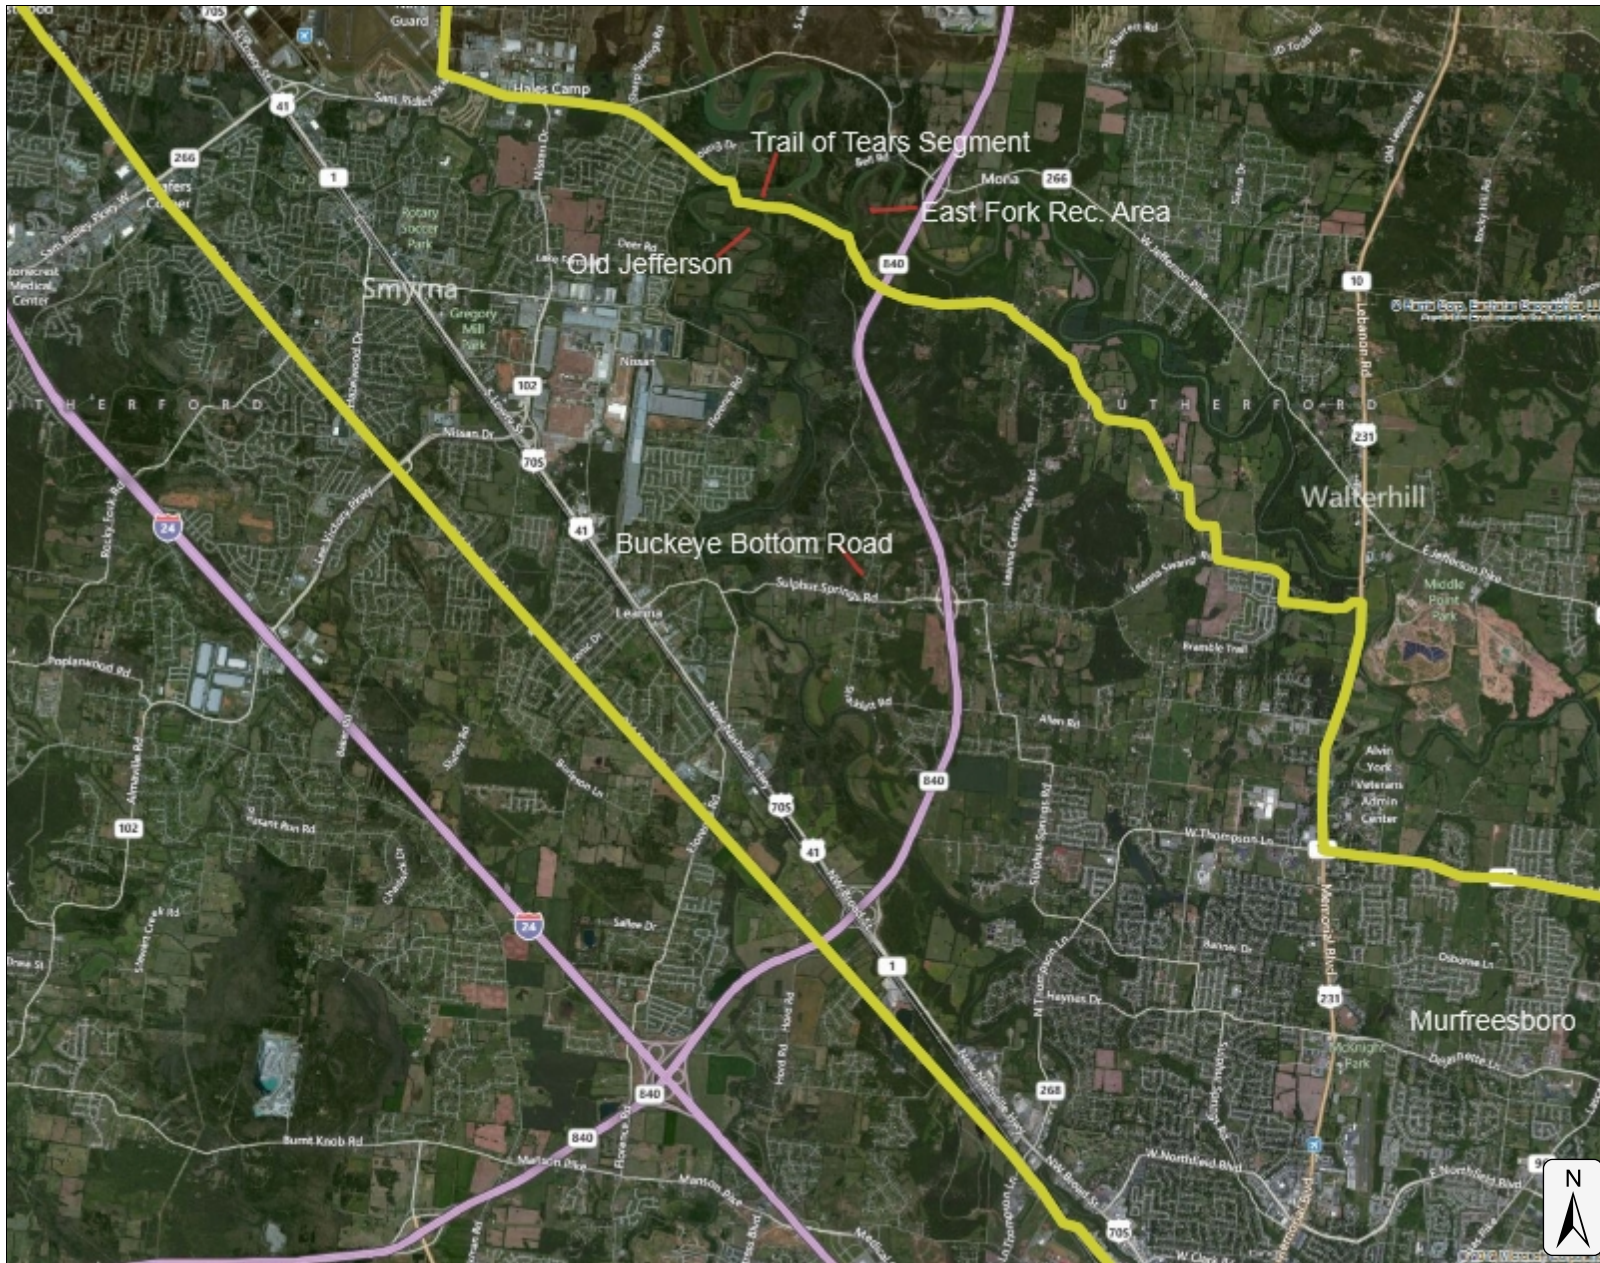

National Park Service

Roads To Old Jefferson Site

Legend

3.7 0 1.87 3.7 Miles

Intermountain Geographic Resources Program -- IMGIS.NPS.GOV

This map is a user generated static output from an Internet mapping site and is for reference only. Data layers that appear on this map may or may not be accurate, current, or otherwise reliable.

THIS MAP IS NOT TO BE USED FOR NAVIGATION

Notes

The yellow lines mark the Trail of Tears National Historic Trail routes